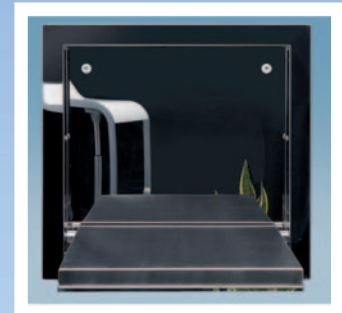

Versions:	
Back wall:	<p>Basis: stainless steel satinated</p> <p>Edition: Leather, Linen, Square, Rhomb, Austenit, Cotto, 5WL</p> <p>Exclusive: stainless steel mirror No. 8</p>
Front of the frame/frame inside:	<p>Basis: Leather, Linen, Square, Rhomb, Austenit, Cotto, 5WL</p> <p>Edition: stainless steel satinated</p> <p>Exclusive: stainless steel mirror No. 8</p>
Seat:	stainless steel satinated cushioning optional
Front of the turned up seat:	<p>Basis: Leather, Linen, Square, Rhomb, Austenit, Cotto, 5WL</p> <p>Edition: stainless steel satinated</p> <p>Exclusive: stainless steel mirror No. 8</p>
Note:	All described seats are available with cushions. Kind of cushioning and color by wish. (Standard: imitation leather, black).

Leinen mit Rückwand und Sitzgehäuse aus Edelstahl geschliffen mit Polster.

Linen with back wall and seat made of stainless steel satinated with cushion.

Spiegel (Edition) mit Rückwand und Sitzgehäuse aus Edelstahl geschliffen mit Polster.

Mirror No. 8 (Edition) with back wall and seat of stainless steel satinated with cushion.

Leinen mit Rückwand Leinen (Exklusiv), Sitzgehäuse aus Edelstahl geschliffen.

Linen with back wall linen (Exclusive), seat of stainless steel satinated.